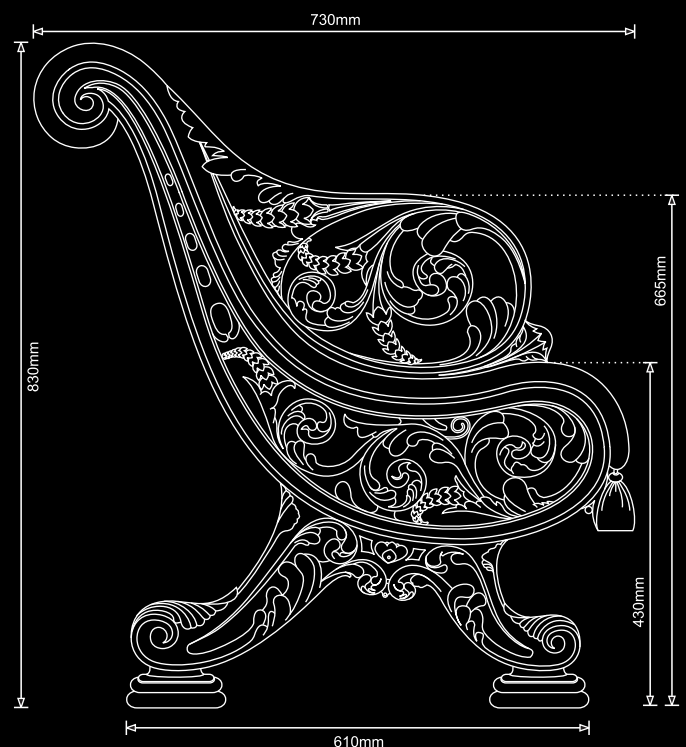

Bench - Falkirk Royal

The bench features a timber slatted back and seat, the cast end terminals with overscroll ends & supports & pierced with scrolling foliage, hung with tassels. Examples can be seen in London's Kensington Gardens. This is the bench depicted in the scene in the cartoon version of 101 Dalmatians where the two human characters first meet. Coincidentally, the live action version of 101 Dalmatians was filmed in Battersea Park, where Lost Art provided the pattern for the cast benches & supplied the wrought iron and timber Cartmel Benches.

Dimensions

Height: 830mm Floor to Armrest: 665mm
Width: 730mm Floor to Seating: 430mm
Base: 610mm

LOST ART
HISTORIC LANDSCAPE FURNISHING

Lost Art Limited, 1 Yewdale Crescent, Wigan, Lancashire, WN1 2HP, U.K.
T 01257 464601 E office@lost-art.co.uk W www.lost-art.co.uk